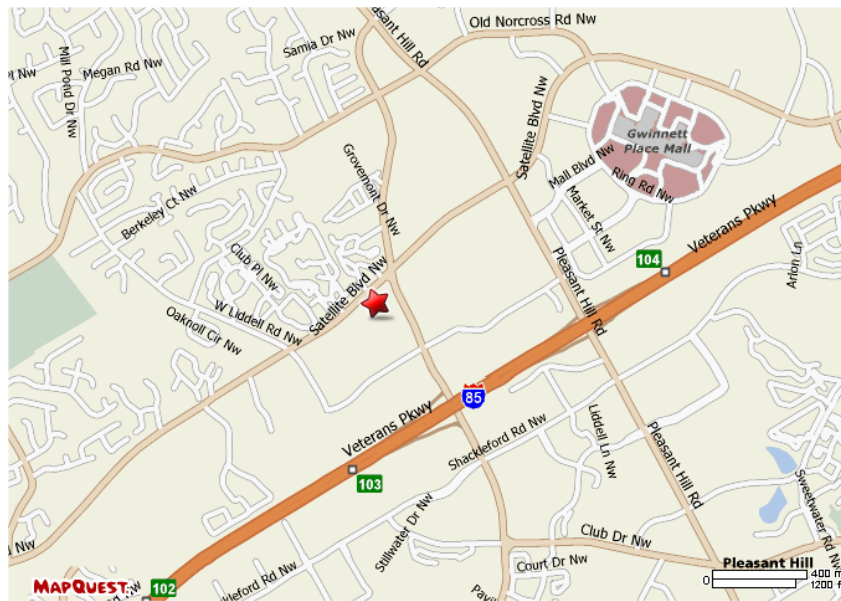

DIRECTIONS TO WINFIELD HALL

3890 Satellite Blvd.
Duluth, GA
(near the corner of Steve Reynolds Blvd & Satellite Blvd)
770-495-8099

Take I-85 North to Beaver Ruin Rd (Exit 102)
Turn left at end of ramp
Drive approximate .55 mile and turn right on Satellite Blvd.
Drive approximately 1.9 miles to driveway for Winfield Hall